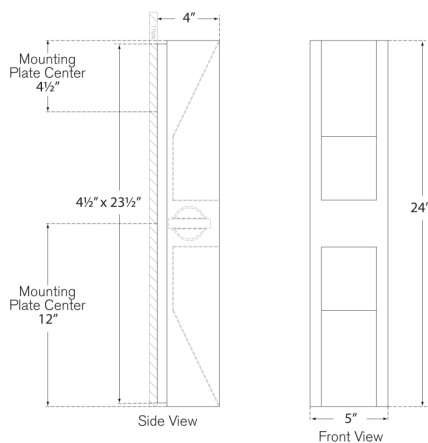

TRIBUTE LARGE SCIONCE

KW2764-BZ

MATERIALS SHOWN

BRONZE

AVAILABLE IN

BRONZE

DIMENSIONS

HEIGHT: 24"

WIDTH: 5"

EXTENSION: 4"

BACKPLATE: 4.5" X 23.5"
RECTANGLE

SOCKET

DEDICATED L.E.D.

WATTAGE

18W (1900LM)